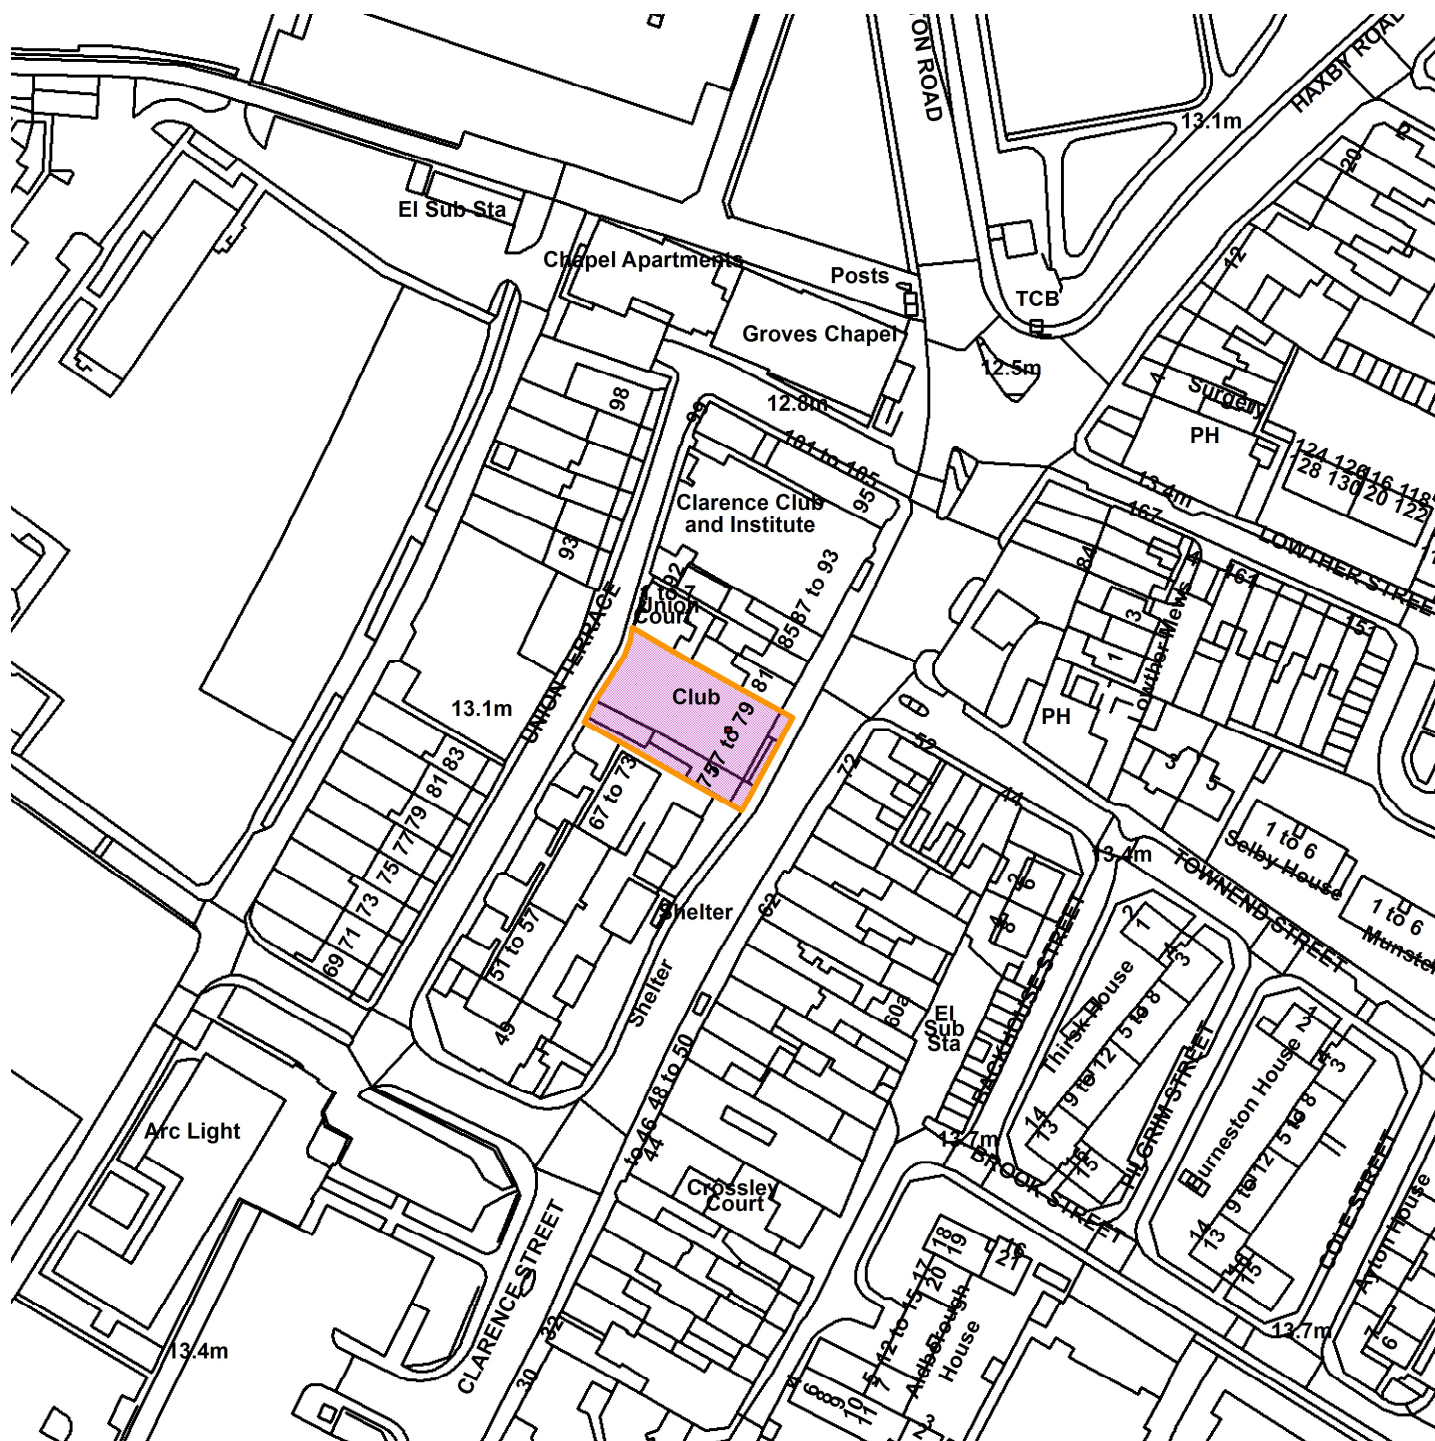

22/00599/FULM

Bootham & Monk Ward Conservative Club, 77-79 Clarence Street, YO31 7EL

GIS by ESRI (UK)

Scale : 1:1366

Reproduced from the Ordnance Survey map with the permission of the Controller of Her Majesty's Stationery Office © Crown Copyright 2000.

Unauthorised reproduction infringes Crown Copyright and may lead to prosecution or civil proceedings.

Produced using ESRI (UK)'s MapExplorer 2.0 - <http://www.esriuk.com>

<b>Organisation</b>	City of York Council
<b>Department</b>	Directorate of Place
<b>Comments</b>	Site Location Plan
<b>Date</b>	05 September 2022
<b>SLA Number</b>	Not Set